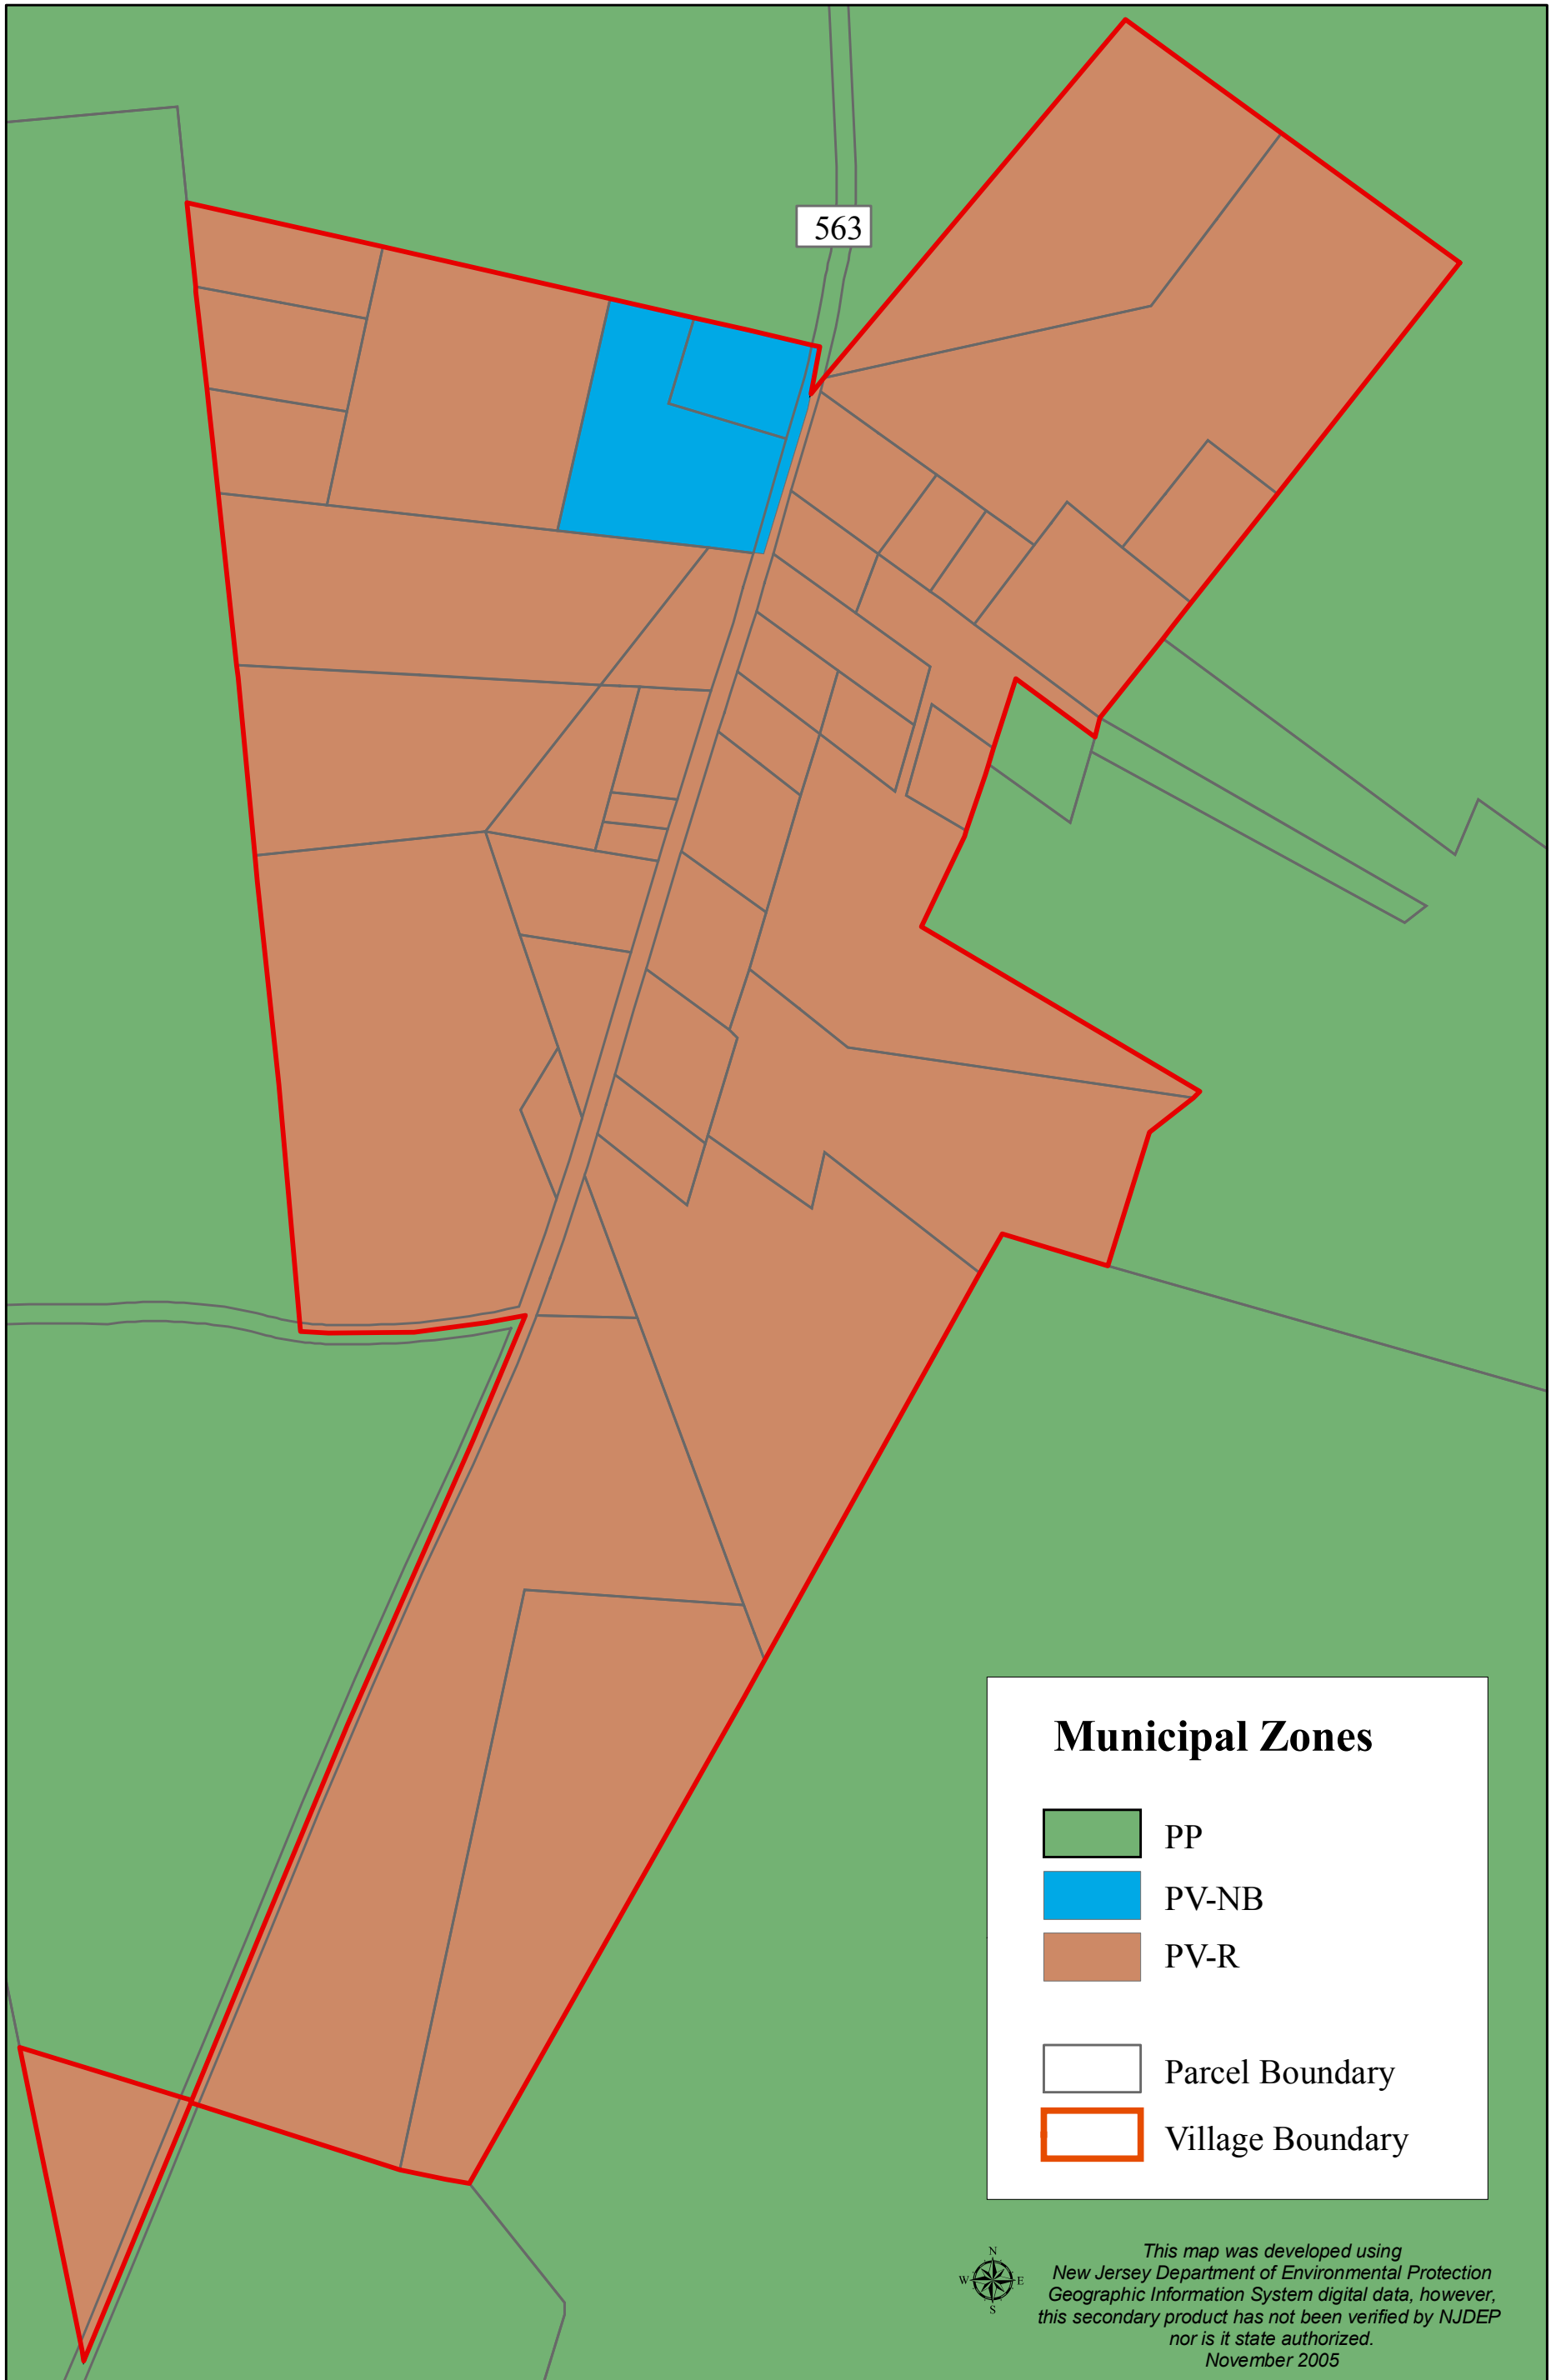

Village of Jenkins

Zoning

Municipal Zones

-  PP
-  PV-NB
-  PV-R
-  Parcel Boundary
-  Village Boundary

This map was developed using New Jersey Department of Environmental Protection Geographic Information System digital data, however, this secondary product has not been verified by NJDEP nor is it state authorized.
November 2005