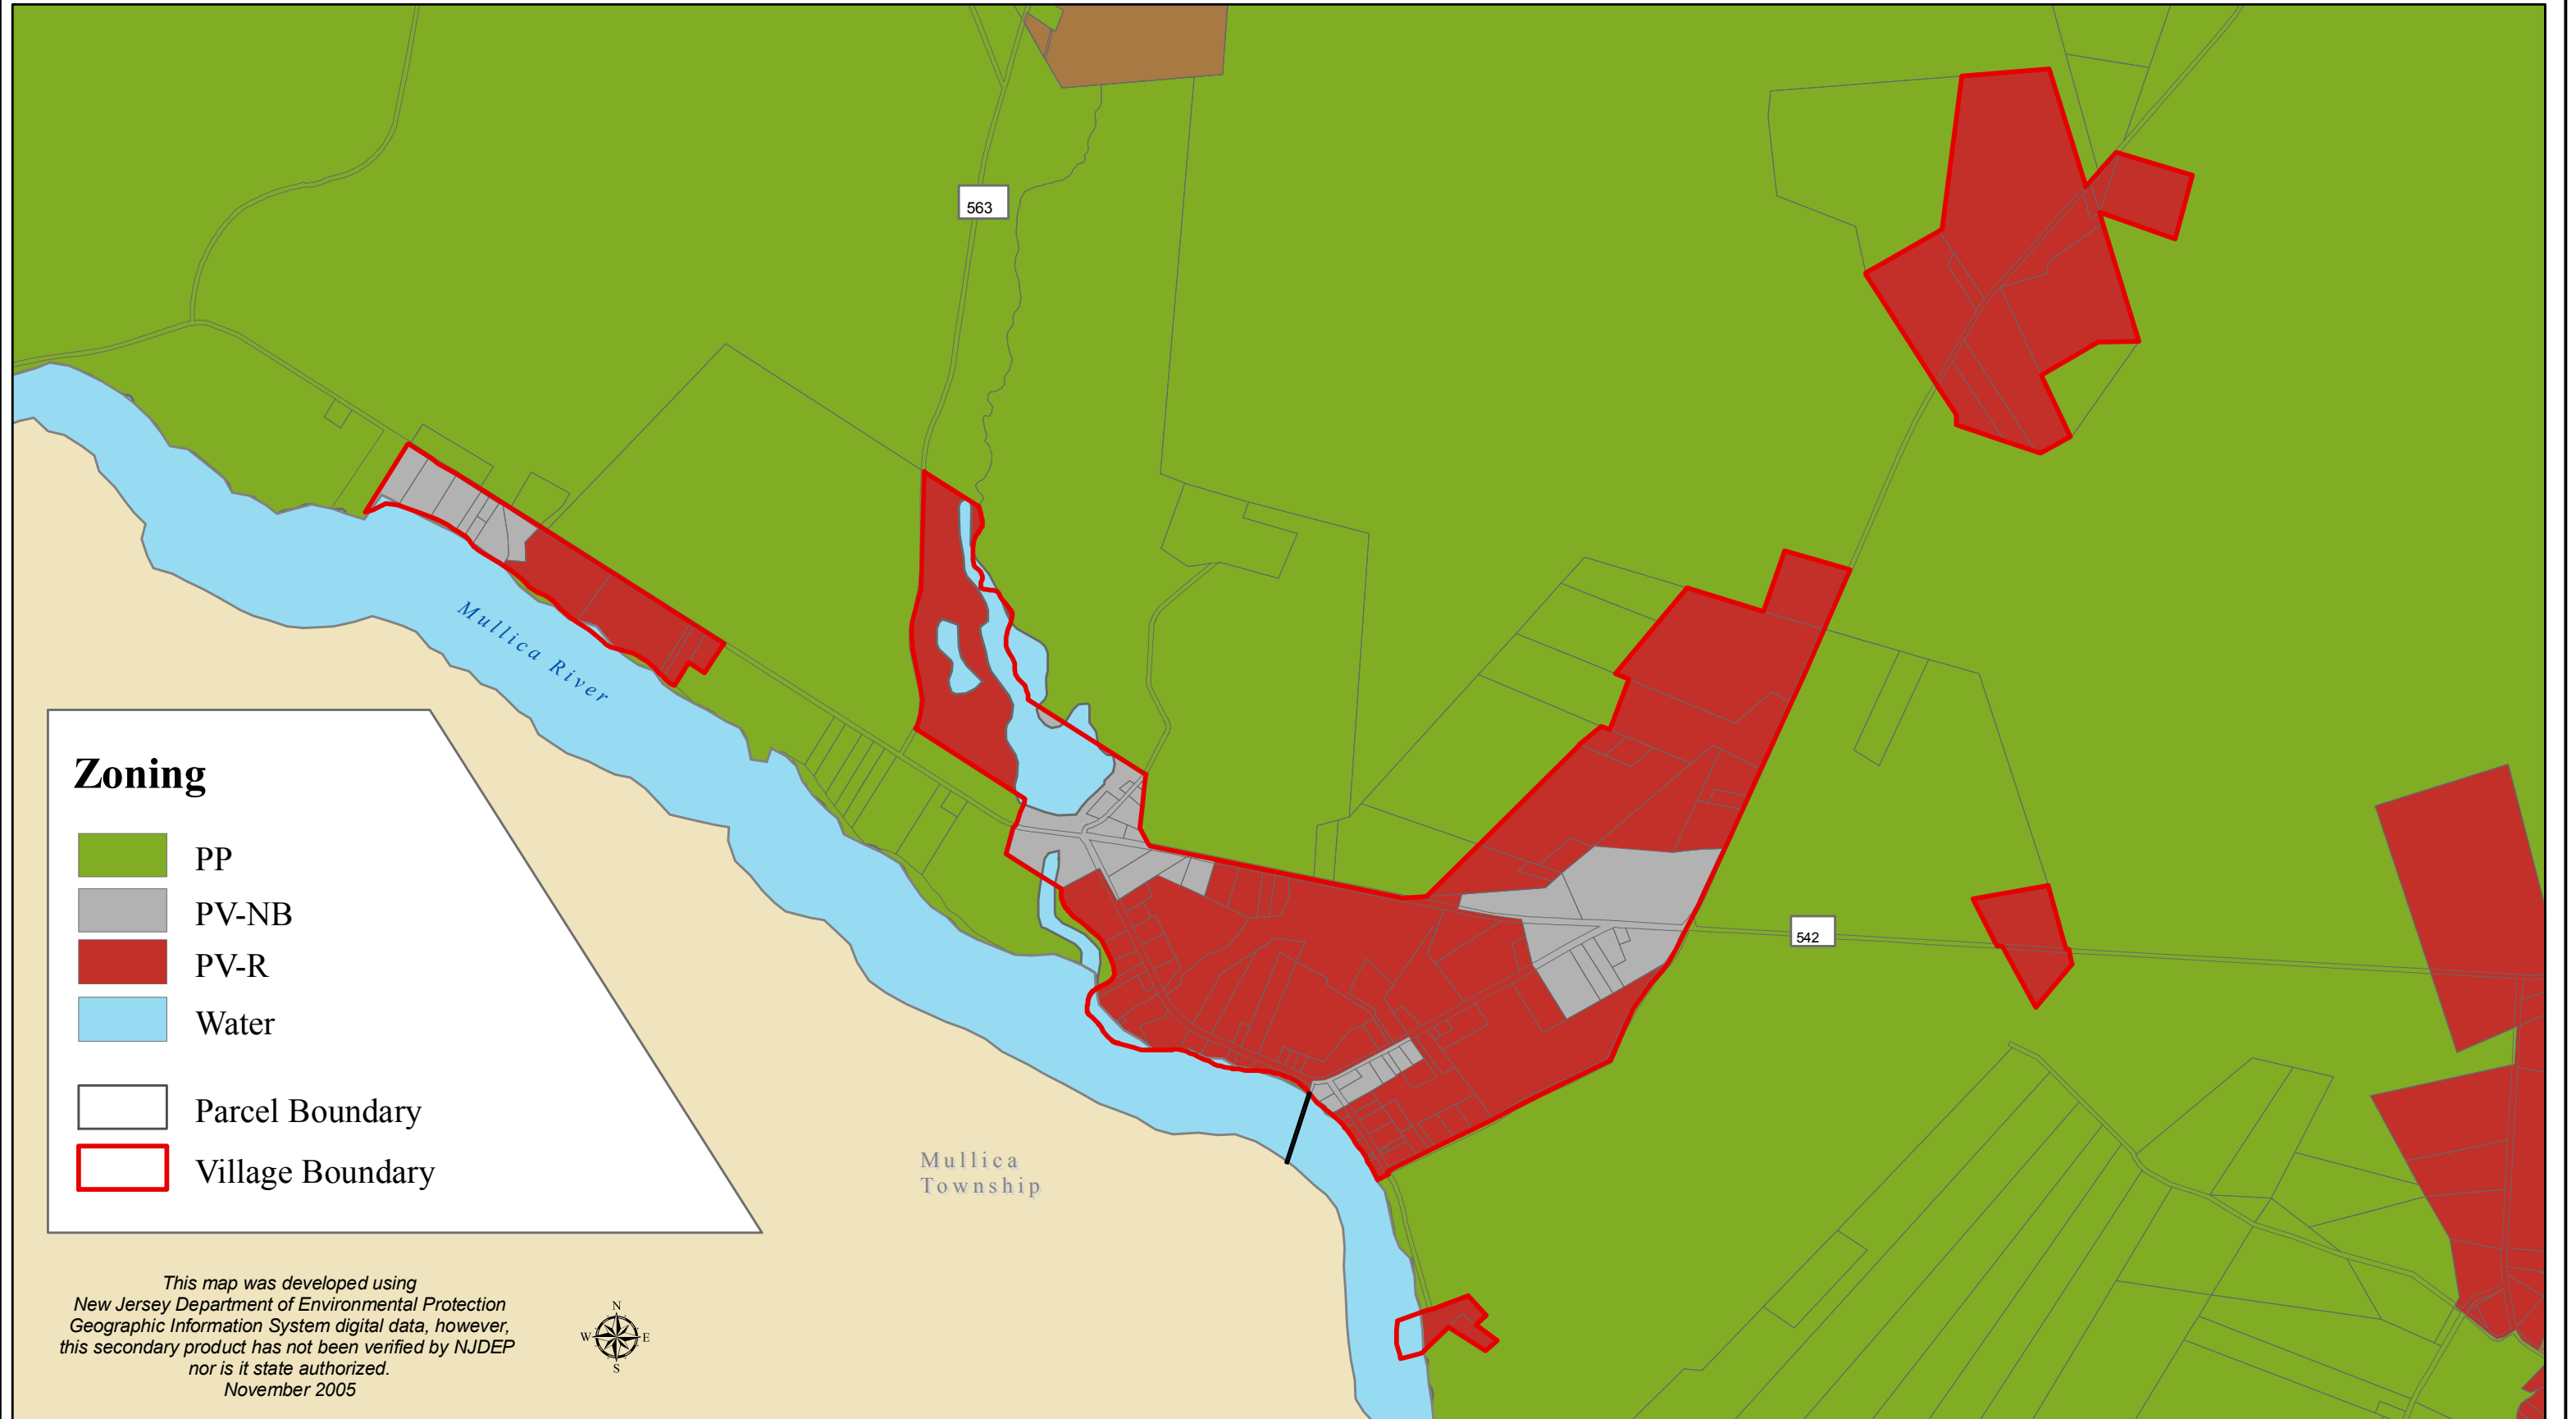

Village of Green Bank Zoning

Zoning

- PP
- PV-NB
- PV-R
- Water
- Parcel Boundary
- Village Boundary

This map was developed using New Jersey Department of Environmental Protection Geographic Information System digital data, however, this secondary product has not been verified by NJDEP nor is it state authorized. November 2005

0 0.125 0.25 0.5 0.75 1 Miles